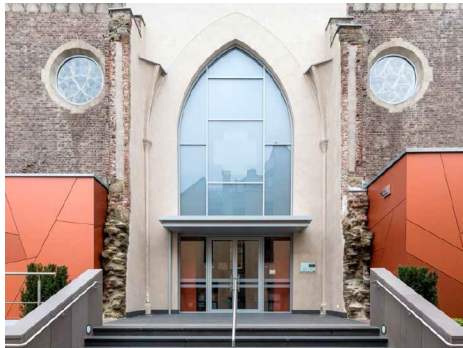

heroal Profilbiede- und Abkantenservice

Der perfekte Bogen