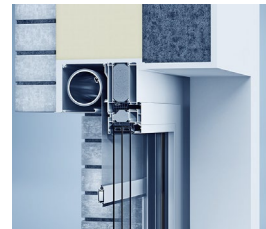

Passivhauszertifiziert
heroal W 77 PH