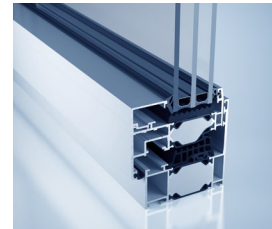

Blockfenstersystem
heroal W 77 i