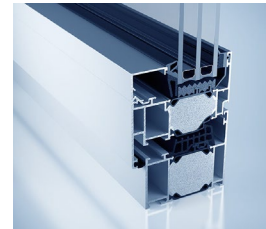

Nachhaltig und innovativ
heroal W 77