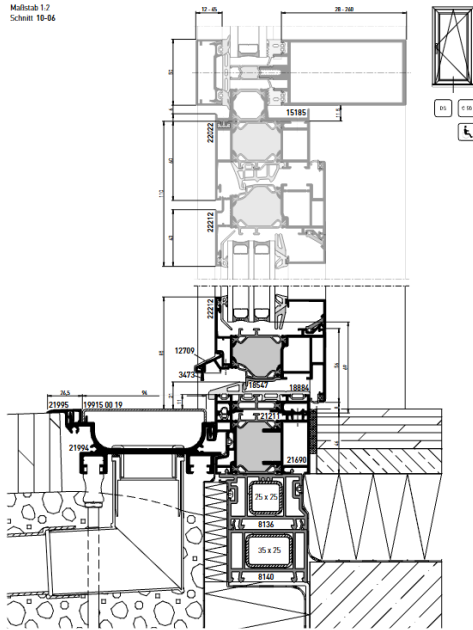

Fensterelemente

Beispielhafte Schwellenlösungen

heroyal W 72 UD barrierearm