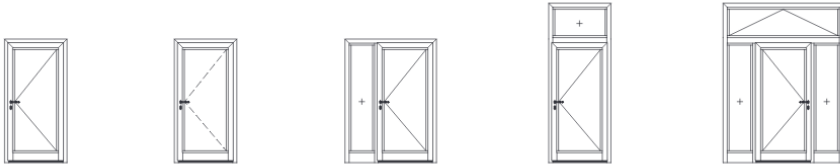

Haus-, Objekt- und Brandschutztüren

Flexible Gestaltung von Baumformen und Öffnungsarten (Beispiel heroyal D 72)

Einflügelige Elemente